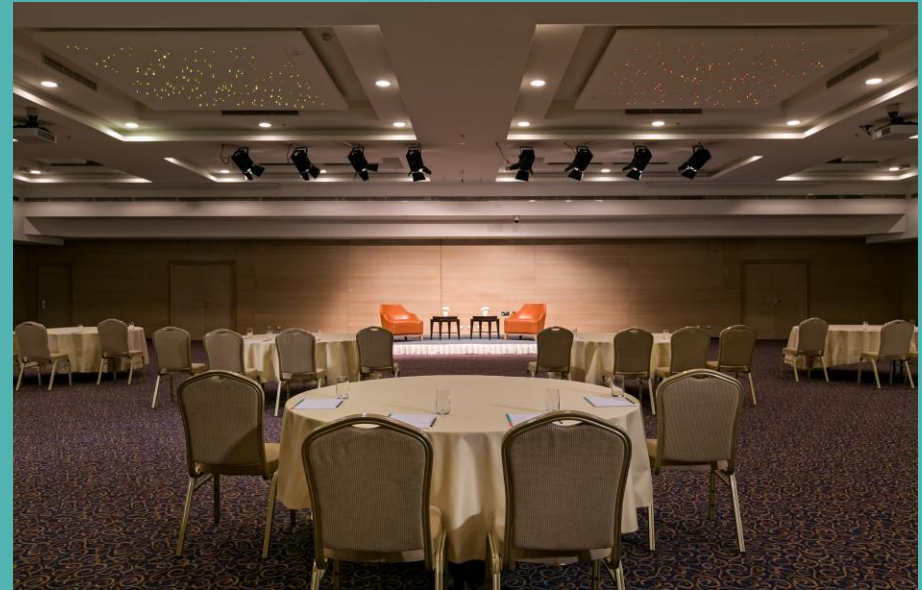

SPALATUM & PIVNICA RESTAURANTS, LAGUNA GALA VENUE

BARS AT LE MERIDIEN LAV:

- CHAMPAGNE BAR
- ZOOTS
- ART CAFE

Various location for Welcome drinks or standing cocktail – diners.

NEWLY OPENED IN JULY 2017...
GHOOSTER BEACH CLUB !

MEETINGS AND EVENTS

2500 m² of conference space set on one single level including with internet free of charge:

- A large 750sqm conference room, pillar less, with natural daylight and view over the Adriatic coastline.
- 8 additional breakout rooms + possibilities to convert Deluxe room into breakout rooms.
- An outdoor terrace of 750m² overlooking the hotel's beach, perfect for sunny outdoor coffe-brea