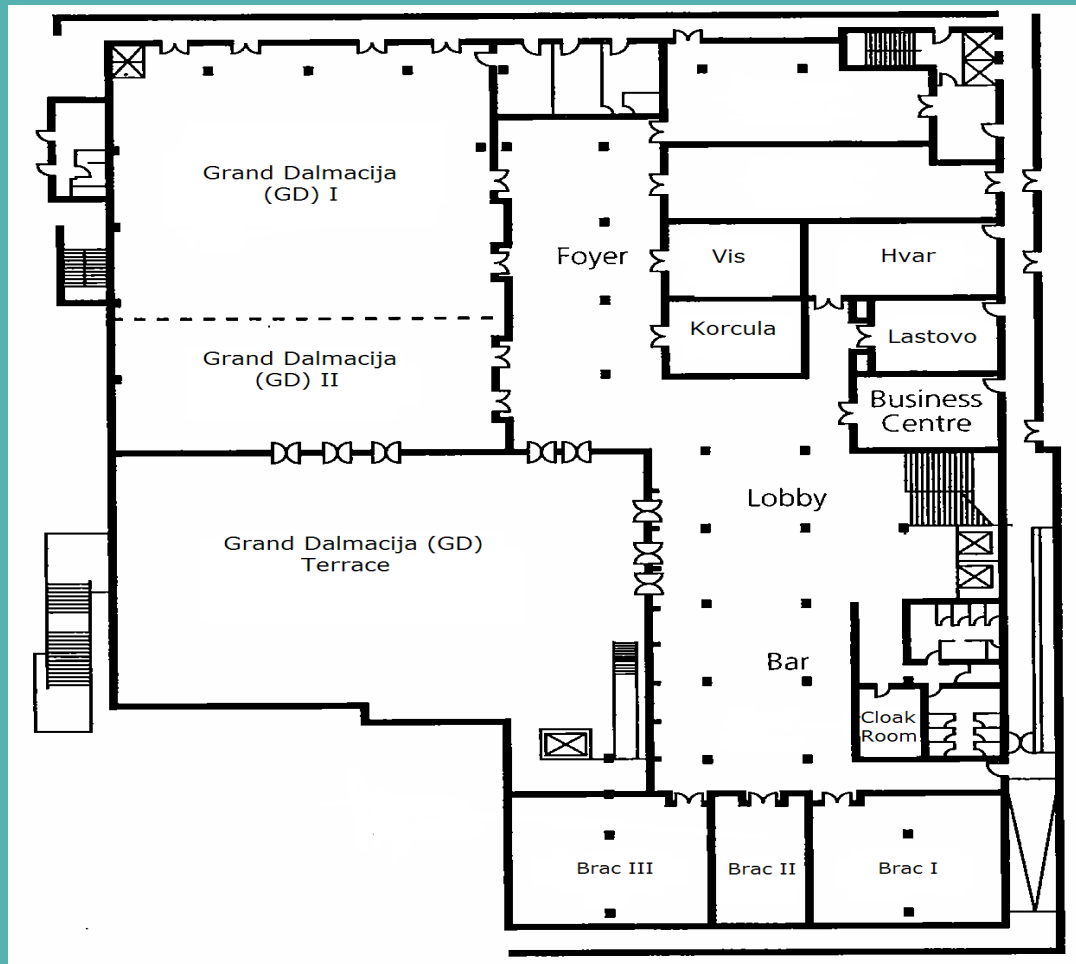

AREA	m2
Vis	60
Korcula	60
Hvar	95
Lastovo	52
Brac I	136
Brac II	56
Brac III	130
Grand Dalmacija	749
Grand Dalmacija II	296
Grand Dalmacija I	448
Grand Dalmacija Terrace	759
Foyer	247
Lobby	445